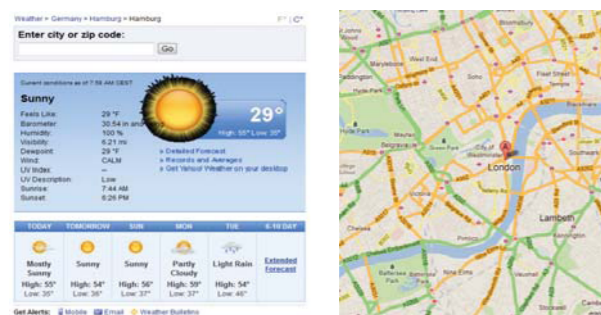

Infotainment TV

New ET Series brought by Xtrem, gives you unbeatable interactivity that makes you surf the internet easily.

Through the full browsing functionality, you can access the information that you want to search freely without any limitation like PC.

You can even enjoy the HbbTV contents by simply clicking the preset sites in the browser.

Browser Comparison

Item	Xtrem	Others
Tabbed Browsing	o	o
Integrated Search Engine	o	o
Smart Toolbar	o	o
Save Tabs	o	o
Customize	o	x
Frequently visited Webpages list	o	x
RSS Feeds	o	x
Automatic updates	o	x
Password Manager	o	o
Find on Page	o	x
Zoom	o	o
Add-ons	o	x
Spell Check	o	x
Seamless Download Manager	o	o
Thumbnail Preview	o	x
Synchronize	o	x
Mouse Gestures	o	x
Voice Interaction	o	x

QWERTY Remote Control Unite

Trendy QWERTY RCU will perfectly fit the UI of new ET Series. Especially when typing, this makes the operation much easier while the traditional Universal RCU features are also supported. Find the new and smart way to control your receiver. (optional)

Open Source Based Platform

It is running on open source firmware so you can experience and benefit from variety of plug-ins whenever you want.

Main Features

Speedy & Stable MIPS Processor

New ET Series uses the powerful Broadcom chipset.

Webbrowsing and HbbTV

Don't only view the broadcasted channels but freely surf demanding contents on the web sites over the world and HbbTV interactive services.

IPTV

The variety of web-TV channels can be reached through the internet connectivity.

Various Downloadable Plug-ins

Maximize the usability of your set-top box by using unlimited plug-ins in a easy way. Functionalities can be set up by you on your own demand.

Supports Android and iPhone/iPad Apps