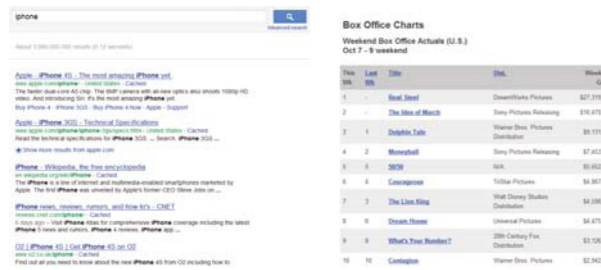

# Experience True Infotainment TV

## ET Series (ET9200 / 6000)

Only Linux receiver with high-performance full browsing functionality