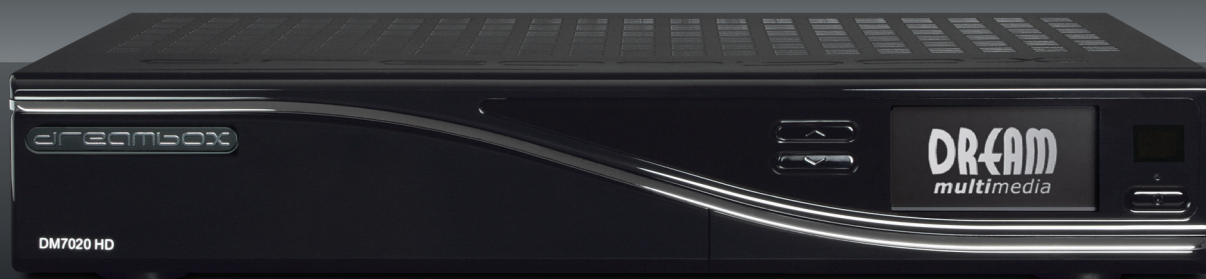

Dreambox DM7020 HD

NEW!

- 400 MHz MIPS Processor
- Enigma2 (Linux OS)
- HDTV
- MPEG-2 / H.264 Hardware Decoding
- 10/100 MBit compatible Ethernet Interface
- HDMI
- 1 x DVB-S2 PNP Tuner
- 1 x DVB-C/T Hybrid PNP Tuner
- 2 x Smartcard-Reader Dreamcrypt™
- 1 GB Flash, 512 MByte RAM

Dreambox DM7020 HD

- 400 MHz MIPS Processor
- Enigma2 (Linux OS)
- HDTV
- MPEG-2 / H.264 Hardware Decoding – DVB compliant
- 1 x PNP Tuner DVB-S2
- 1 x PNP Tuner DVB-C/T Hybrid
- HDMI
- 2 x DVB Common-Interface Slots
- 2 x Smartcard-Reader Dreamcrypt™
- Brilliant OLED Display
- WLAN USB Connector
- 1 GB Flash, 512 MByte RAM
- 10/100 Mbit compatible Ethernet Interface
- 3 x USB 2.0 (1 x front, 2 x back)
- Service Mini-USB
- Scart
- S/PDIF for Digital Bit Stream Out (optical)
- eSATA
- SATA (prepared for Internal SATA HDD 3,5")
- Analog Modem
- Unlimited Channel Lists for TV/Radio
- Channel Change Time < 1 second
- EPG (Electronic Program Guide)
- Full Automatic Service Scan
- Directly Bouquet Lists
- Videotext Decoding
- DiSEqC 1.0, 1.1, 1.2, USALS
- OSD in many languages
- Skin Support
- Size W x D x H: 372 x 232 x 75 mm